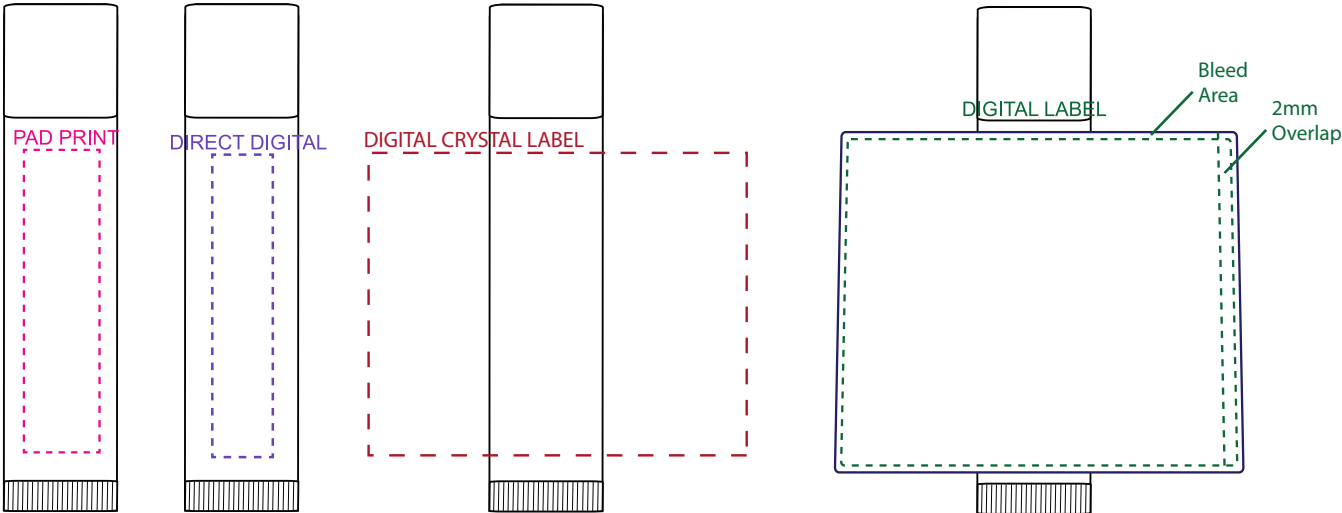

PRODUCT CODE:

LPB007

PRODUCT SIZE:

15mmW x 67mmH

COLOUR OPTIONS:

White

SCENT OPTIONS:

Vanilla | Watermelon | Mint | Coconut |

Key West Lime | Beeswax

DECORATION AREAS:

Pad Print:

10mmW x 40mmH

Direct Digital:

8mmW x 40mmH

Digital Crystal Label:

50mmW x 40mmH

Digital Label:

54mmW x 45mmH (overlap 2mm)

DIGITAL LABEL
Green dotted line shows maximum printed area.
Minimum 1mm bleed is required and shown by blue line.

100% ACTUAL SIZE