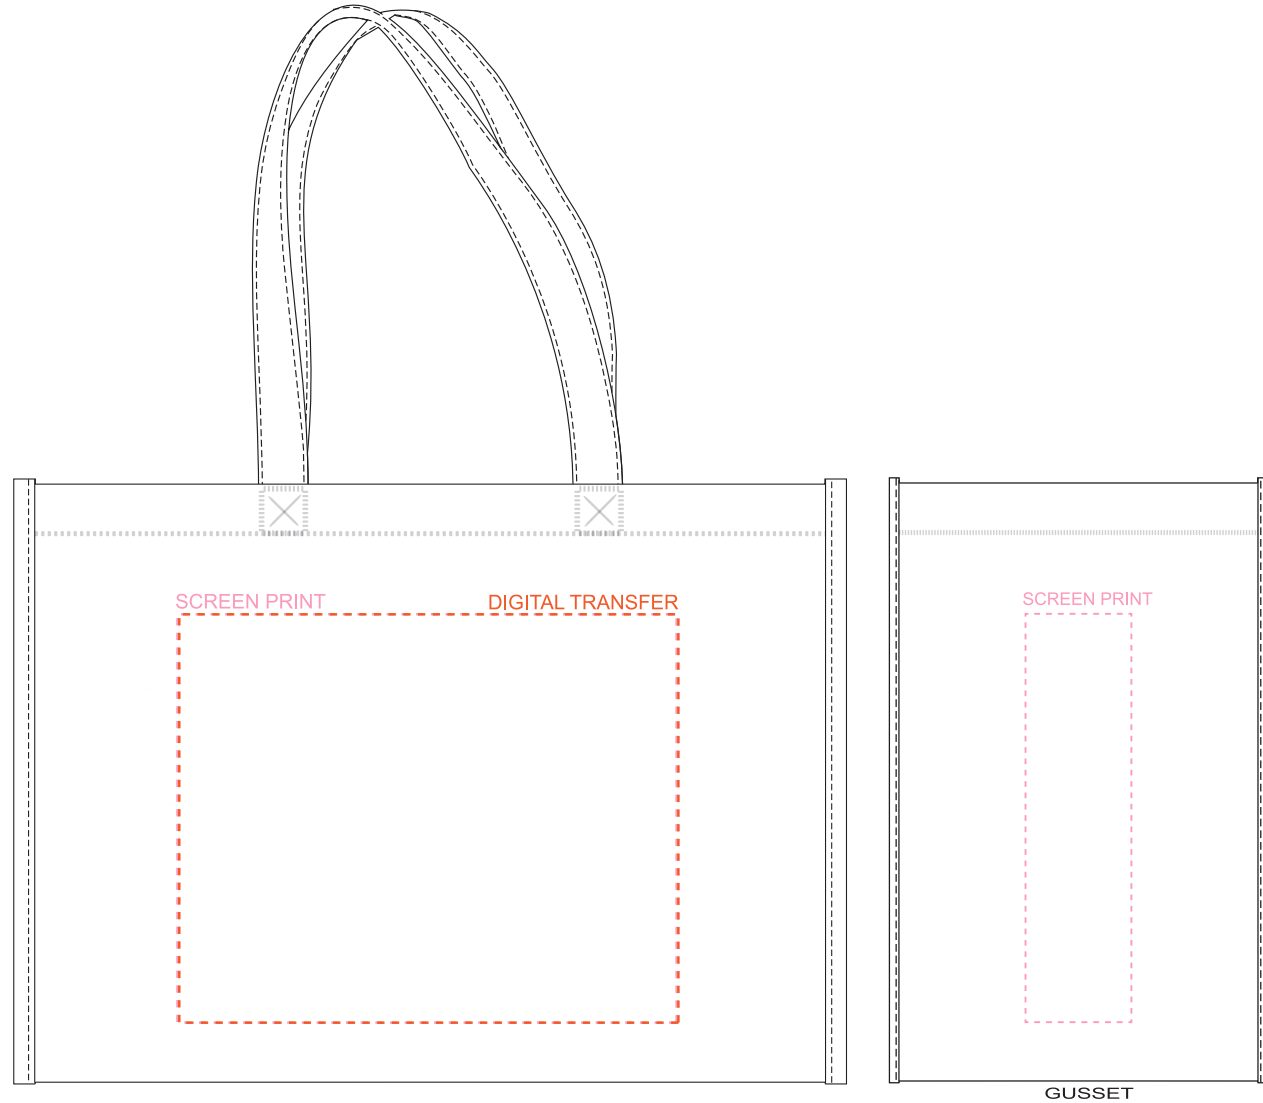

PRODUCT NAME:

Jumbo Non-Woven Shopper

PRODUCT CODE:

NWB023

PRODUCT SIZE:

550mmW x 400mmH x 250mmD

COLOUR OPTIONS:

Black | Navy Blue

DECORATION AREAS:

Screen Print: 330mmW x 270mmH

Screen Print: 70mmW x 270mmH (gusset)

Digital Transfer: 200mmW x 280mmH

20% ACTUAL SIZE