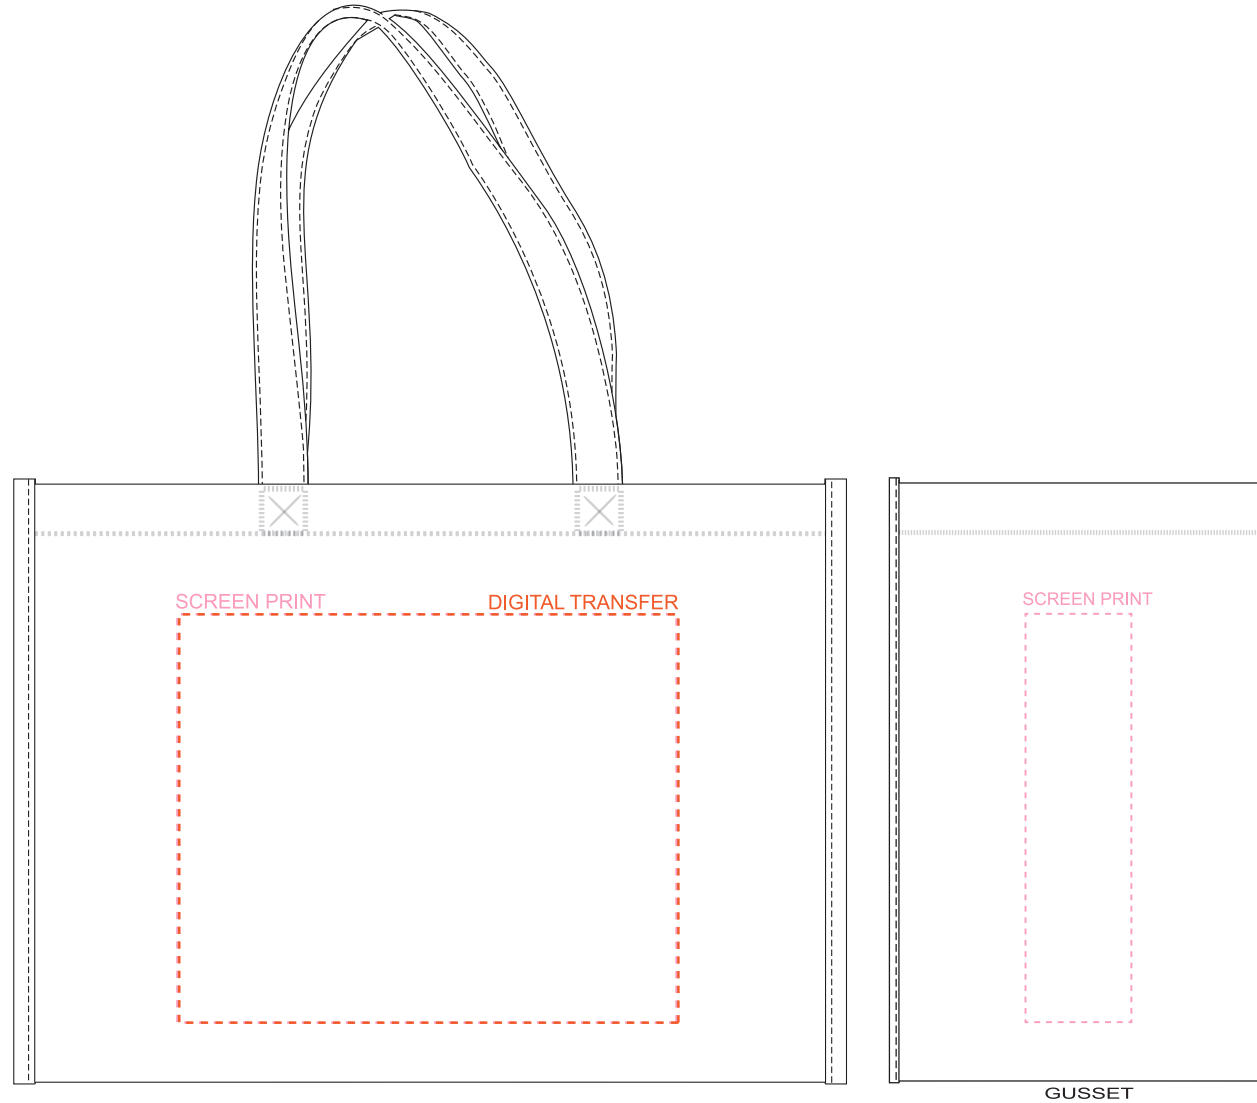

PRODUCT NAME:

Jumbo Non-Woven Shopper

PRODUCT CODE:

NWB023

PRODUCT SIZE:

550mmW x 400mmH x 250mmD

COLOUR OPTIONS:

Black | Royal Blue | Navy Blue

DECORATION AREAS:

Screen Print: 330mmW x 270mmH

Screen Print: 70mmW x 270mmH (gusset)

Digital Transfer: 200mmW x 280mmH

20% ACTUAL SIZE