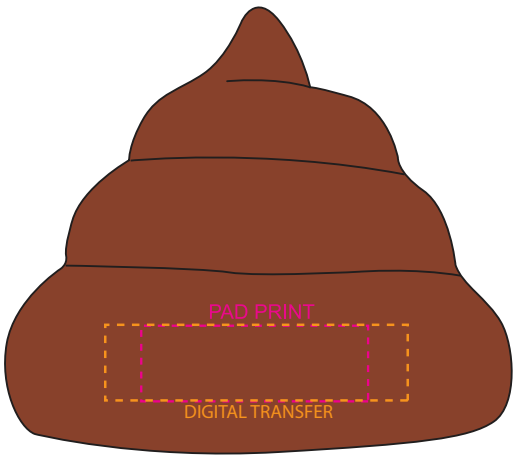

PRODUCT NAME:

Stress Poopy

PRODUCT CODE:

SS123

PRODUCT SIZE:

67mmW x 59mmH x 67mmD

COLOUR OPTIONS:

Brown

DECORATION AREAS:

Pad Print:

30mmW x 10mmH

40mmD (bottom)

Digital Transfer:

40mmW x 10mmH

30mmD (bottom)

BACK