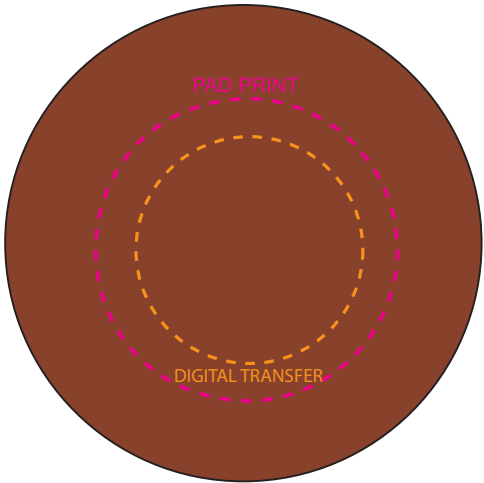

BOTTOM

100% ACTUAL SIZE