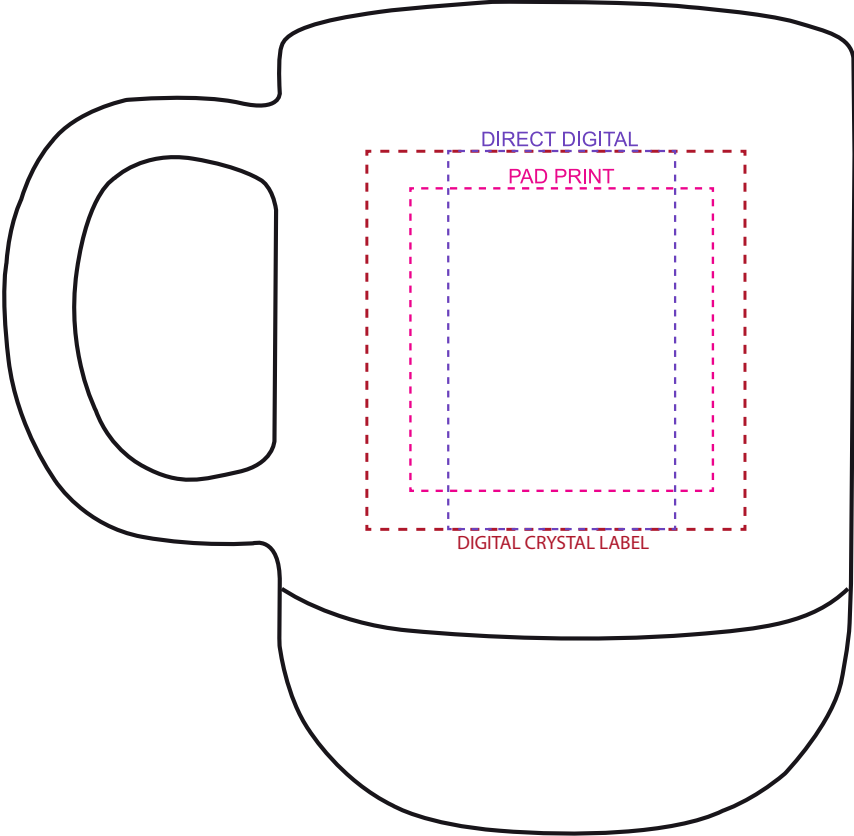

PRODUCT NAME:
Cape Town Cork Base Mug

PRODUCT CODE:
CM012

PRODUCT SIZE:
80mmW x 110mmH

COLOUR OPTIONS:
Black, White

DECORATION AREAS:
Pad Print: 40mmW x 40mmH
Direct Digital: 30mmW x 50mmH
Digital Crystal Label 50mmW x 50mmH

100% ACTUAL SIZE