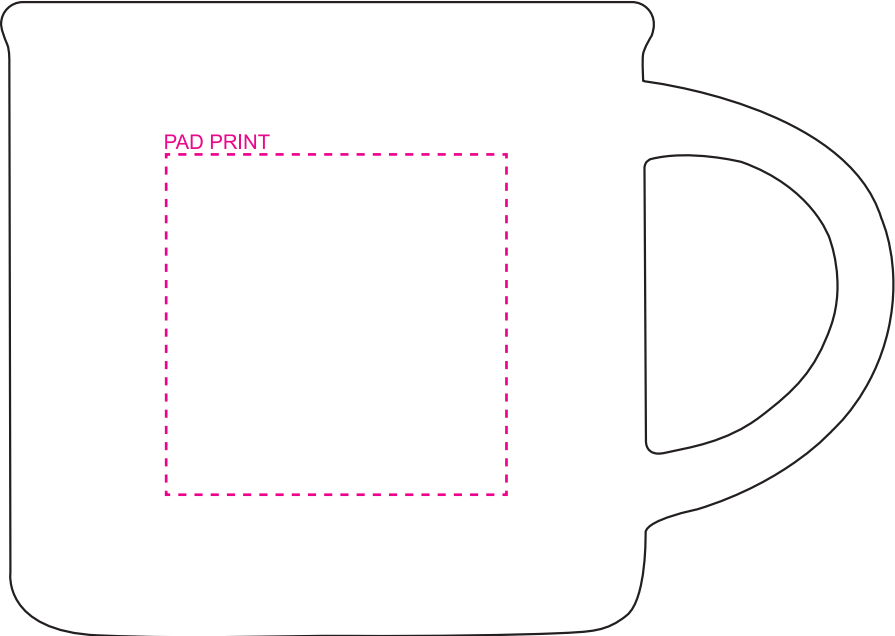

PRODUCT NAME

Cootha Trail Mug

PRODUCT CODE

CM013

PRODUCT SIZE

118mmW x 84mmH x 82mmD

COLOUR OPTIONS

Outside: Glossy Black;

Inside: Dark Blue (2768c),

Sky Blue (7690c), Lime Green (7490c),

Red (186c), Orange (1655c), Yellow (123c),

Pink (7431c), White.

Inside: Glossy White

Outside: Black, Dark Blue (2768c),

Sky Blue (7690c), Lime Green (7490c),

Red (186c), Orange (1655c), Yellow (123c),

White.

DECORATION AREAS

Pad Print: 45mmW x 45mmH

100% ACTUAL SIZE