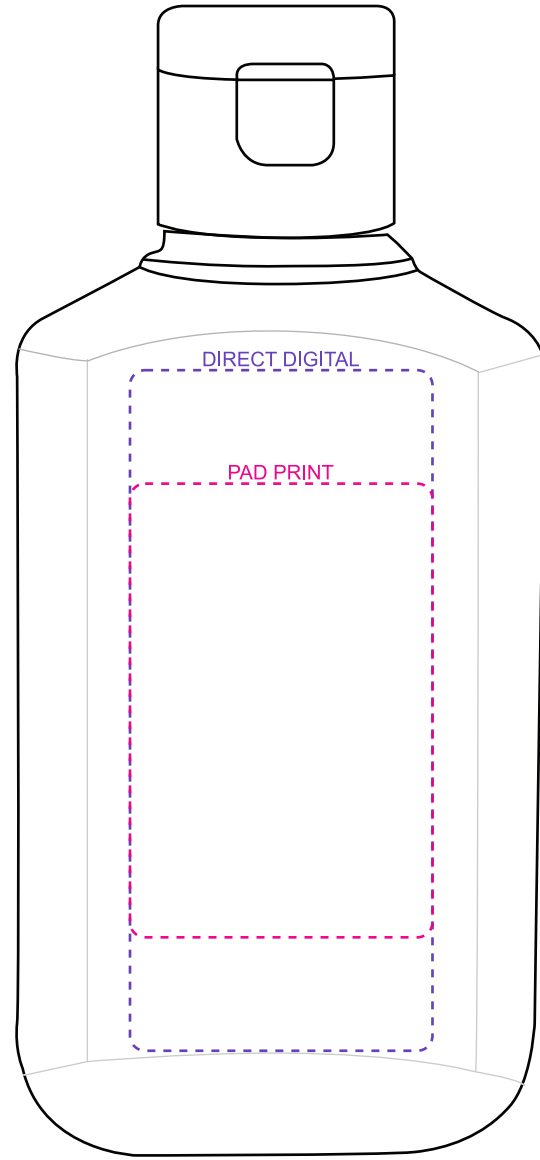

PRODUCT CODE:

HS011

PRODUCT SIZE:

70mmW x 152mmH x 42mmD

COLOUR OPTIONS:

Clear

DECORATION AREAS:

Pad Print: 40mmW x 60mmH

Direct Digital: 40mmW x 90mmH

Digital Label: 40mmW x 82mmH

DIGITAL LABEL

Green dotted line shows maximum printed area.
Minimum 1mm bleed is required and shown by blue line.

BACK

100% ACTUAL SIZE