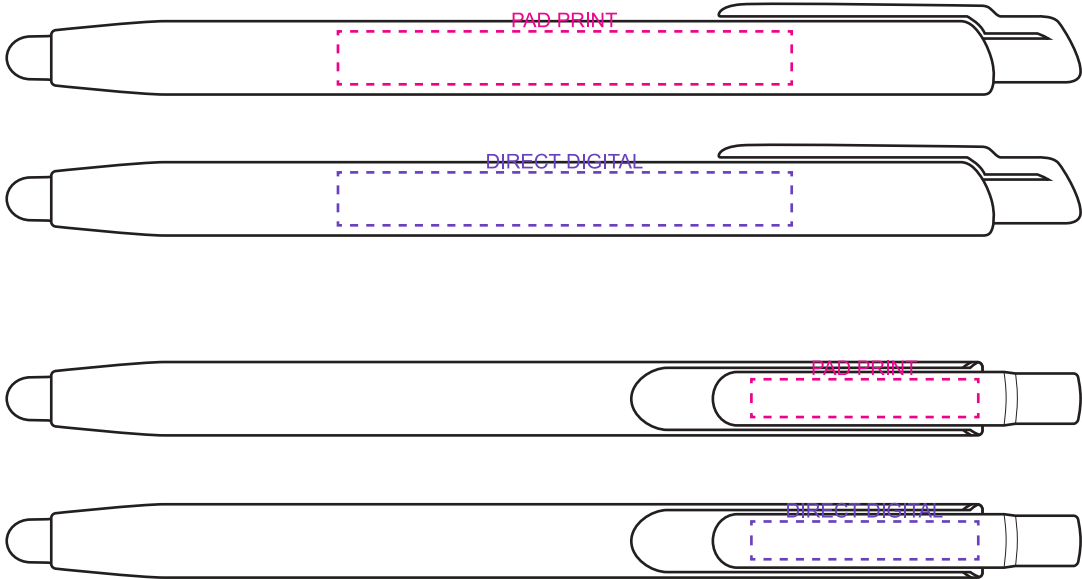

PRODUCT CODE:

SP009

PRODUCT SIZE:

142mmW x 12mmH x 12mmD

COLOUR OPTIONS:

Black, Royal Blue, Red, Dark Green,
Orange, Navy Blue

DECORATION AREAS:

Pad Print: 60mmW x 7mmH (barrel)

Pad Print: 30mmW x 5mmH (clip)

Direct Digital: 60mmW x 7mmH (barrel)

Direct Digital: 30mmW x 5mmH (clip)

100% ACTUAL SIZE