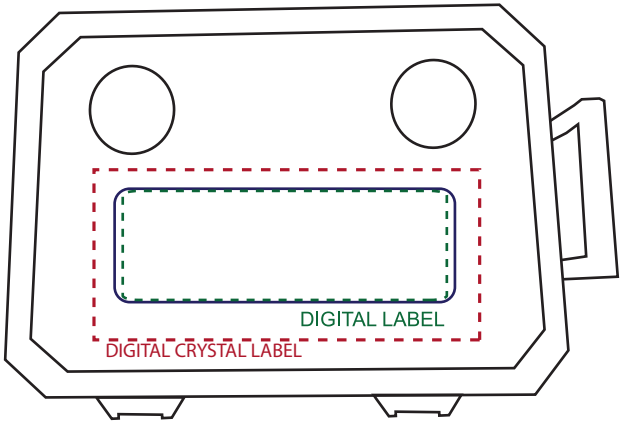

PRODUCT CODE:

CL004

PRODUCT SIZE:

540mmW x 420mmH x 365mmD

COLOUR OPTIONS:

Blue

DECORATION AREAS:

Digital Label:
220mmW x 130mmH (front/back),
150mmW x 200mmH (top)
250mmW x 110mmH (top)

Digital Crystal Label:
320mmW x 180mmH(front/back),
370mmW x 150mmH(top)

15% ACTUAL SIZE