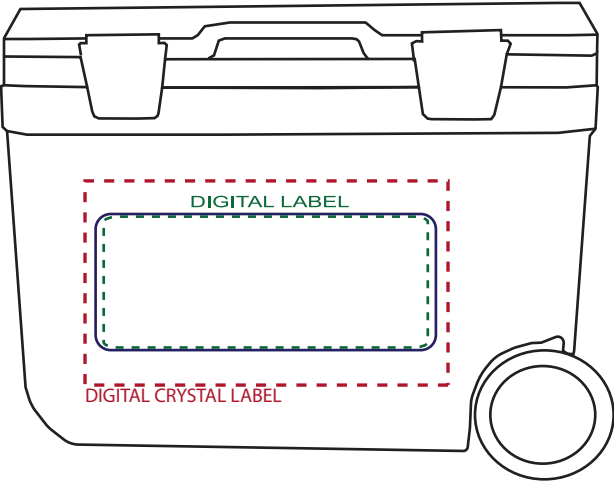

PRODUCT CODE:

CL004

PRODUCT SIZE:

540mmW x 420mmH x 365mmD

COLOUR OPTIONS:

Blue

DECORATION AREAS:

Digital Label:
220mmW x 130mmH (front/back),
150mmW x 200mmH (top)
250mmW x 110mmH (top)

Digital Crystal Label:
320mmW x 180mmH(front/back),
370mmW x 150mmH(top)

15% ACTUAL SIZE