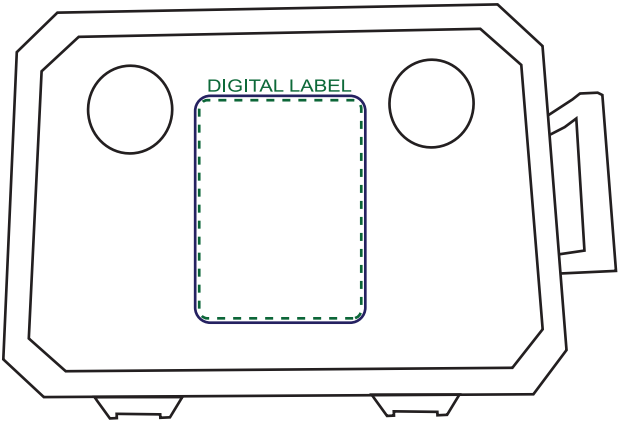

PRODUCT CODE:

CL004

PRODUCT SIZE:

540mmW x 420mmH x 365mmD

COLOUR OPTIONS:

Blue

DECORATION AREAS:

Digital Label:
220mmW x 130mmH (front/back),
150mmW x 200mmH (top)
250mmW x 110mmH (top)

Digital Crystal Label:
320mmW x 180mmH(front/back),
370mmW x 150mmH(top)

15% ACTUAL SIZE