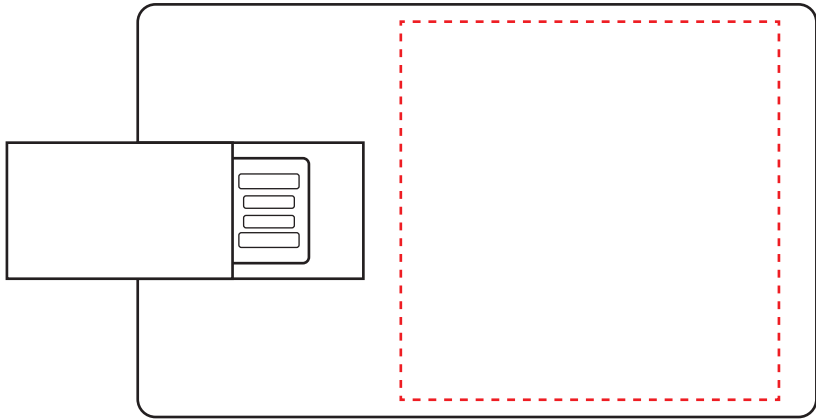

PRODUCT CODE:

USB006

PRODUCT SIZE:

90mmW x 55mmH x 5mmD

Capacity: 16GB

COLOUR OPTIONS:

Natural

DECORATION AREAS:

Pad Print: 50mmW x 50mmH

Laser Engrave: 50mmW x 50mmH

Direct Digital: 50mmW x 50mmH

Digital Crystal Label: 50mmW x 50mmH

Engraves to tone-on-tone bamboo

100% ACTUAL SIZE