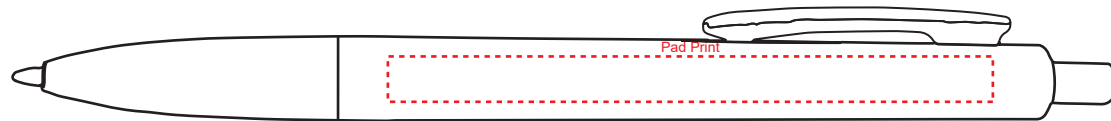

Product Name:

Smooth Plastic Pen

Product Code:

PP140

Product Size:

146mm x 15mm x 10mm

Product Colours:

Black | White | Dark Blue | Light Blue
Light Green | Purple | Pink | Yellow

Decoration Area:

60mm x 6mm - Pad Print

**PRINT SIZE LIMITED FOR LASER ENGRAVE
DUE TO THE MATERIAL OF THIS ITEM**

**Small text/ fine details are likely to have burnt edges.
For artwork with fine details, we highly recommend picking another print method option instead.**

100% actual size