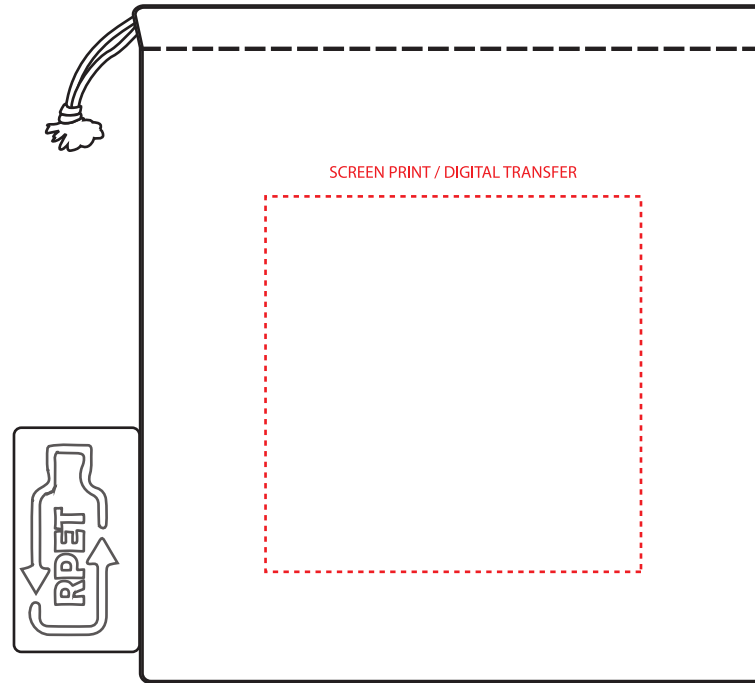

**Product Name:**

Shower Poncho

**Product Code:**

PCH005

**Product Size:**

84mm x 90mm

**Product Colours:**

Black

**Decoration Area:**

50mm x 50mm

100% actual size