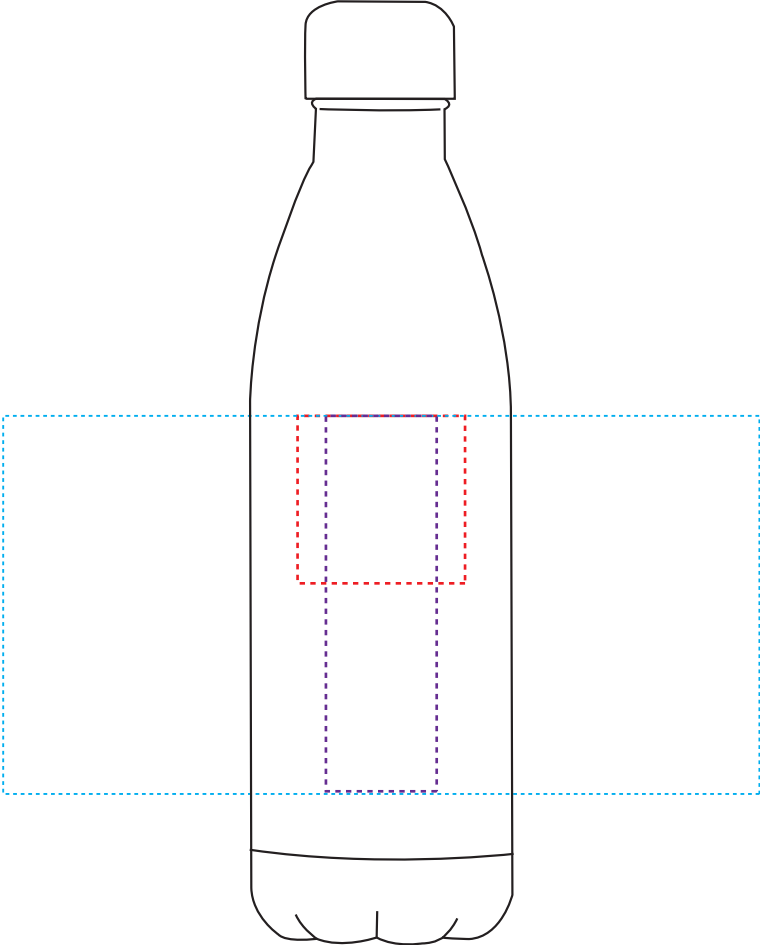

Product Name:

Komo Wheat Straw Drink Bottle

Product Code:

DB045

Product Size:

70mm x 250mm

Product Colours:

Natural

Decoration Area:

45mm x 45mm - pad print

200mm x 100m - rotary screen print

30mm x 100m - direct digital

50% actual size