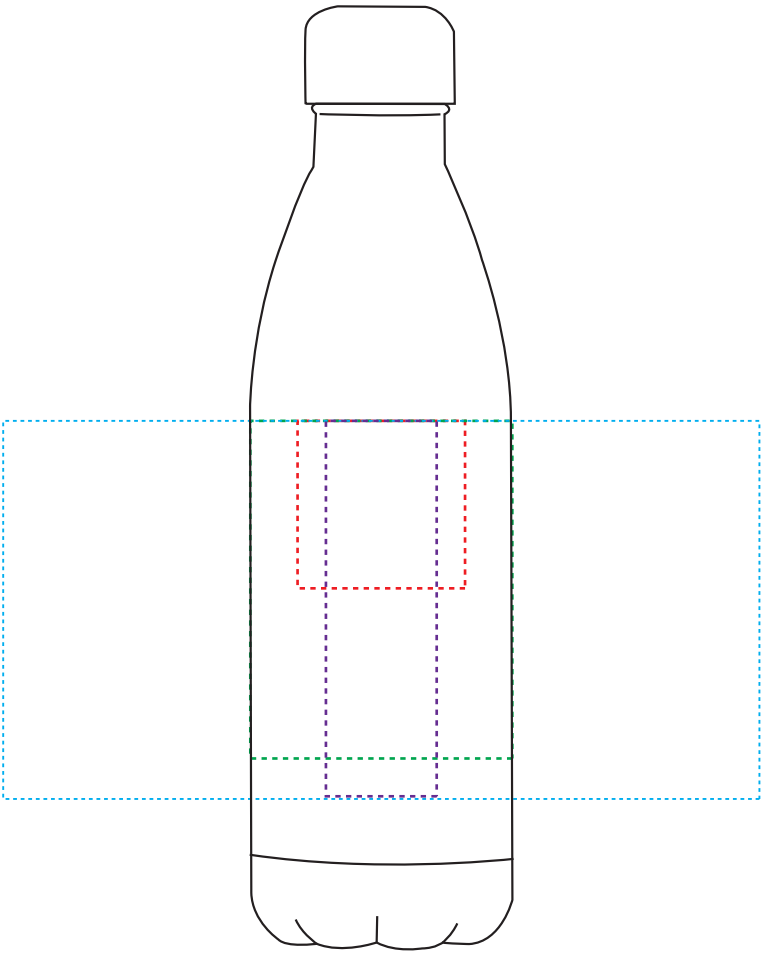

Product Name:

Komo Shiny Aluminium Drink Bottle
Single Wall

Product Code:

DB044

Product Size:

70mm x 250mm

Product Colours:

Black | White | Navy Blue (7694c) |
Light Blue (2191c) | Royal Blue (2145c) |
Teal (2228c) | Lime Green (375c) |
Dark Green (347c) | Orange (021c) |
Red (3546c) | Silver | Yellow (102c) |
Pink (2046c) | Purple (2090c)

Decoration Area:

45mm x 45mm - pad print
70mm x 90mm - laser engrave
200mm x 100m - rotary screen print
30mm x 100m - direct digital

Engraves to tone-on-tone silver

50% actual size

Line drawing is for approximate print positional purposes only. It is not intended to be an exact scale or detailed representation. Colour proofs are to be used as a guide only. Red dotted lines will not be printed, these are for max print guides only. Small details or text including trade marks may fill in and not be legible.