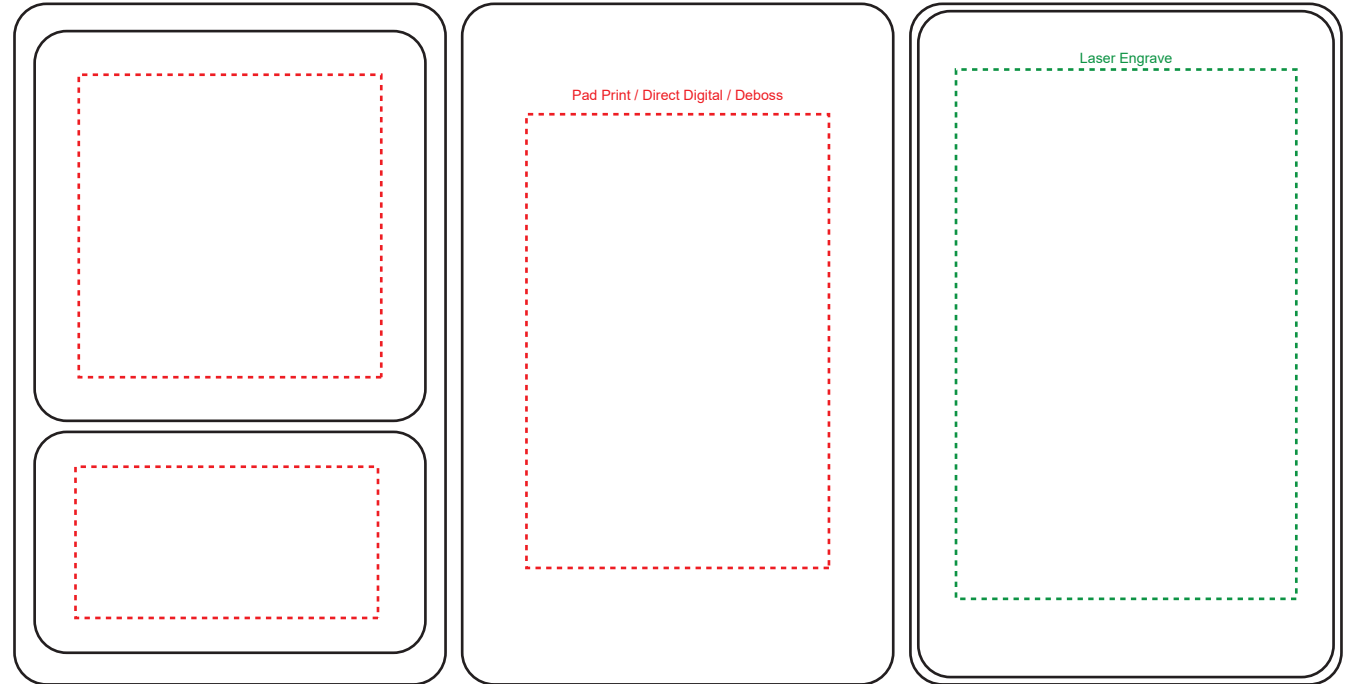

**Product Name:**

Ovela Compact Mirror

**Product Code:**

CG004

**Product Size:**

57mm x 89mm x 7mm

**Product Colours:**

Black | White | Pink

**Decoration Area:**

- 40mm x 40mm - Pad Print (front top)
- 40mm x 20mm - Pad Print (front bottom)
- 40mm x 60mm - Pad Print (back)
- 45mm x 70mm - Laser Engrave (mirror)
- 40mm x 40mm - Direct Digital (front top)
- 40mm x 20mm - Direct Digital (front bottom)
- 40mm x 60mm - Direct Digital (back)
- 40mm x 40mm - Deboss (front top)
- 40mm x 20mm - Deboss (front bottom)
- 40mm x 60mm - Deboss (back)

Reference

FRONT

BACK

MIRROR/STEEL

 Engraves to tone-on-tone silver

100% actual size

Line drawing is for approximate print positional purposes only. It is not intended to be an exact scale or detailed representation. Colour proofs are to be used as a guide only. Red dotted lines will not be printed, these are for max print guides only. Small details or text including trade marks may fill in and not be legible.