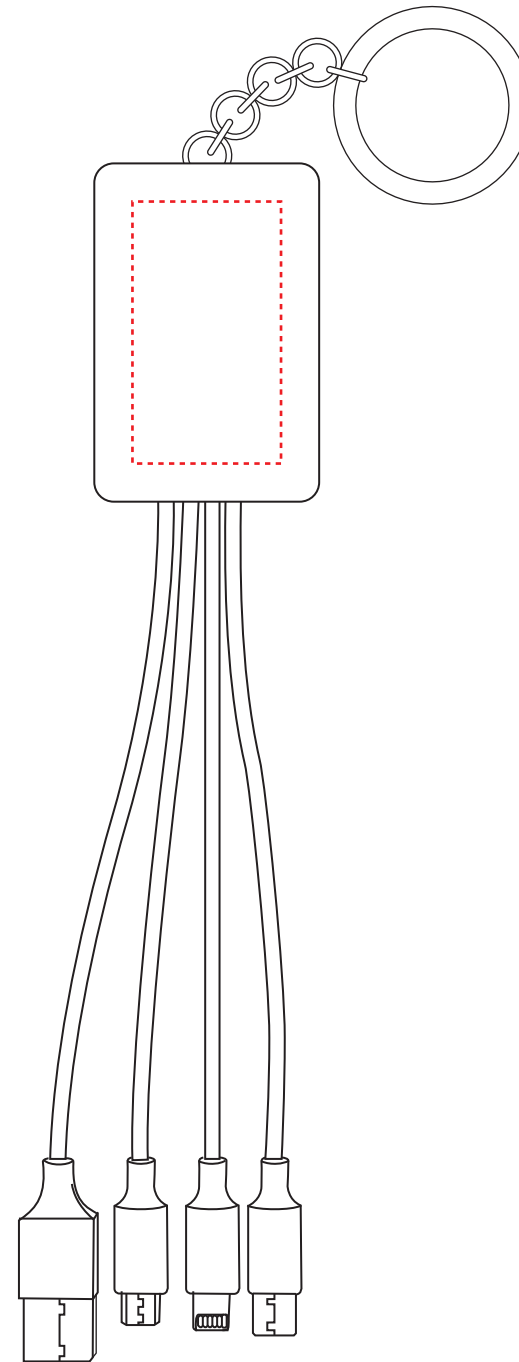

Product Name:

Square Bamboo Charging Cable Key Ring

Product Code:

CC005

Product Size:

45mm x 30mm x 10mm - bamboo panel

126mmL - cords

Product Colours:

Natural

Decoration Area:

20mm x 35mm

100% actual size

Line drawing is for approximate print positional purposes only. It is not intended to be an exact scale or detailed representation. Colour proofs are to be used as a guide only. Red dotted lines will not be printed, these are for max print guides only. Small details or text including trade marks may fill in and not be legible.