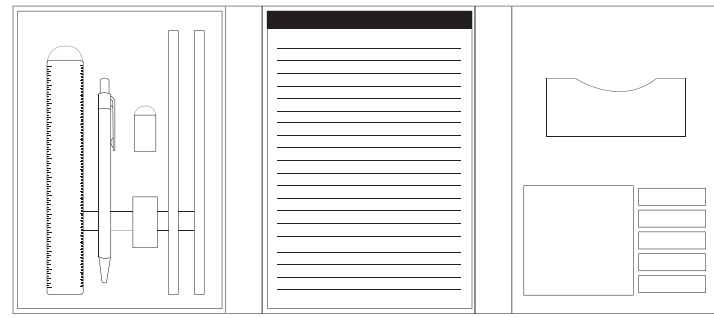

Natural

Decoration Area:

110mm x 150mm - screen print notebook

60mm x 20mm - pad print notebook (inner)

55mm x 45mm - digital label notebook

110mm x 150mm - digital transfer

60mm x 6mm - direct digital pen

60mm x 6mm - pad print pen

MH018

Product Size:

145mm x 210mm x 25mm (Fold)

485mm x 210mm (Open)

Product Colours:

Natural

Decoration Area:

- 110mm x 150mm - screen print notebook
- 60mm x 20mm - pad print notebook (inner)
- 55mm x 45mm - digital label notebook
- 110mm x 150mm - digital transfer
- 60mm x 6mm - direct digital pen
- 60mm x 6mm - pad print pen
- 60mm x 4mm - pad print pencil
- 20mm x 10mm - pad print sharpener
- 60mm x 8mm - pad print ruler
- 60mm x 8mm - laser engrave ruler

INSIDE LAYOUT

Pad Print

75% actual size

NOTEBOOK INNER

Pad Print Laser Engrave

75% actual size

RULER

Direct Digital Pad Print