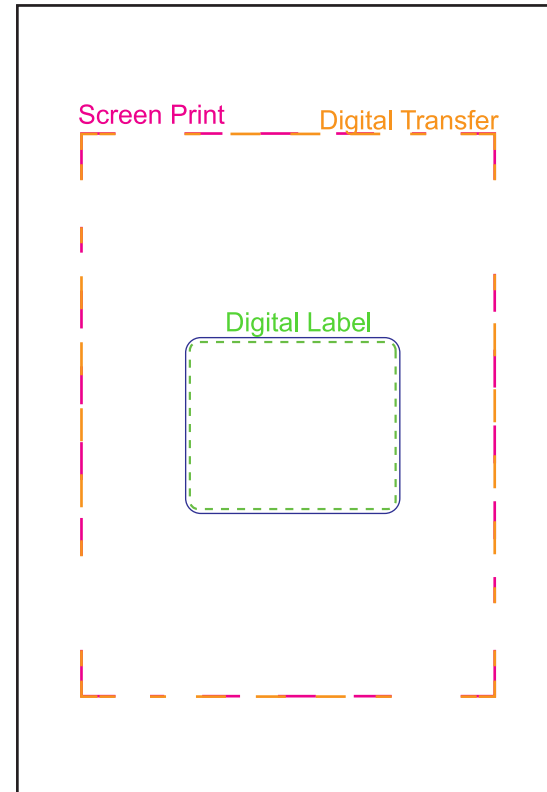

Product Name:

Calbe Memo Stationery Set

Product Code:

MH018

Product Size:

145mm x 210mm x 25mm (Fold)

485mm x 210mm (Open)

Product Colours:

Natural

Decoration Area:

110mm x 150mm - screen print notebook

60mm x 20mm - pad print notebook (inner)

55mm x 45mm - digital label notebook

110mm x 150mm - digital transfer

60mm x 6mm - direct digital pen

60mm x 6mm - pad print pen

60mm x 4mm - pad print pencil

20mm x 10mm - pad print sharpener

60mm x 8mm - pad print ruler

60mm x 8mm - laser engrave ruler

50% actual size
NOTEBOOK COVER