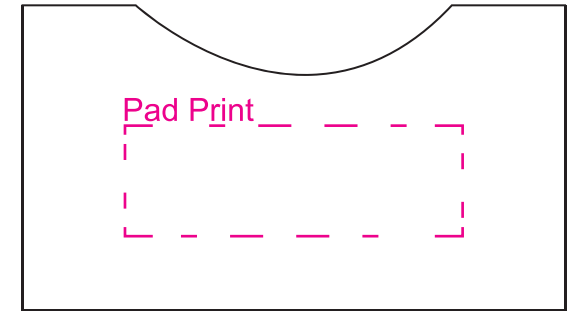

Natural

Decoration Area:

110mm x 150mm - screen print notebook

60mm x 20mm - pad print notebook (inner)

55mm x 45mm - digital label notebook

110mm x 150mm - digital transfer

60mm x 6mm - direct digital pen

60mm x 6mm - pad print pen

MH018

Product Size:

145mm x 210mm x 25mm (Fold)

485mm x 210mm (Open)

Product Colours:

Natural

Decoration Area:

- 110mm x 150mm - screen print notebook
- 60mm x 20mm - pad print notebook (inner)
- 55mm x 45mm - digital label notebook
- 110mm x 150mm - digital transfer
- 60mm x 6mm - direct digital pen
- 60mm x 6mm - pad print pen
- 60mm x 4mm - pad print pencil
- 20mm x 10mm - pad print sharpener
- 60mm x 8mm - pad print ruler
- 60mm x 8mm - laser engrave ruler

INSIDE LAYOUT

Pad Print

75% actual size

NOTEBOOK INNER

Pad Print Laser Engrave

75% actual size

RULER

Direct Digital Pad Print