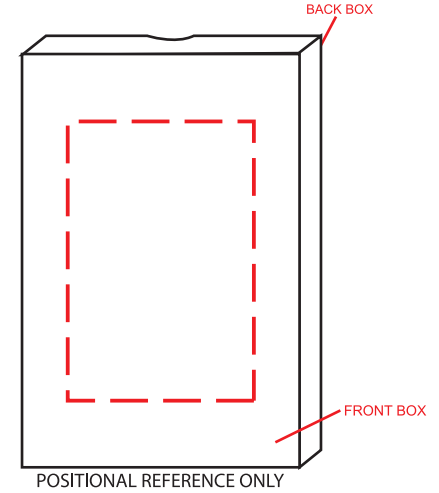

Product Name:

Classic Playing Cards

Product Code:

PC002

Product Size:

60mm x 89mm x 19mm

Product Colours:

White

Decoration Area:

40mm x 60mm - pad print (box)

22mm x 45mm - pad print (cards)

45mm x 65mm - direct label (box)

45mm x 65mm - direct digital (box)

100% actual size

Line drawing is for approximate print positional purposes only. It is not intended to be an exact scale or detailed representation. Colour proofs are to be used as a guide only. Red dotted lines will not be printed, these are for max print guides only. Small details or text including trade marks may fill in and not be legible.