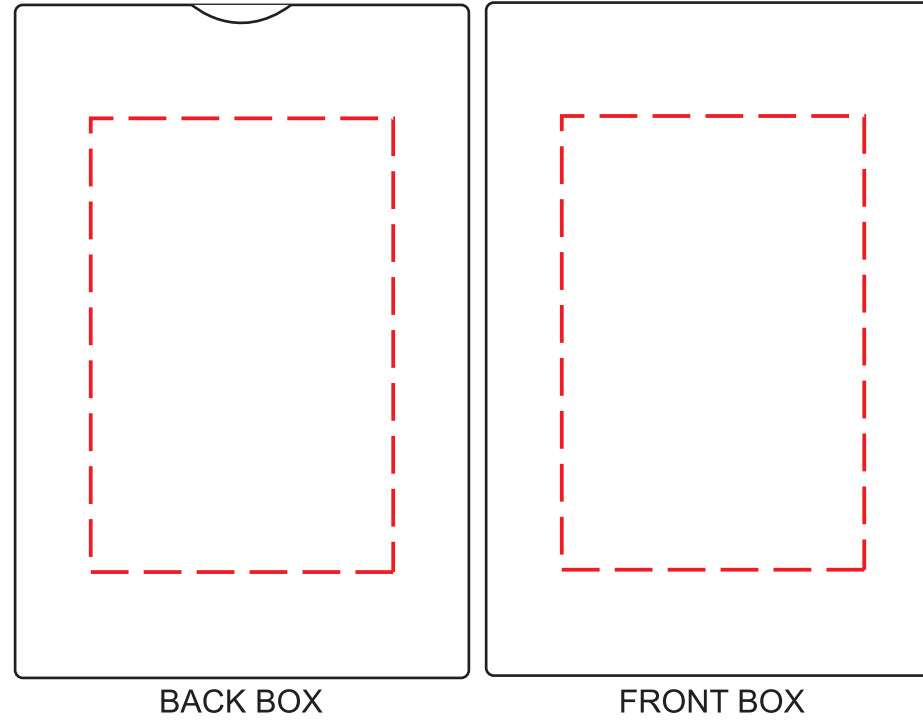

Product Name:

Classic Playing Cards

Product Code:

PC002

Product Size:

60mm x 89mm x 19mm

Product Colours:

White

Decoration Area:

40mm x 60mm - pad print (box)

22mm x 45mm - pad print (cards)

45mm x 65mm - direct label (box)

45mm x 65mm - direct digital (box)

100% actual size

Line drawing is for approximate print positional purposes only. It is not intended to be an exact scale or detailed representation. Colour proofs are to be used as a guide only. Red dotted lines will not be printed, these are for max print guides only. Small details or text including trade marks may fill in and not be legible.