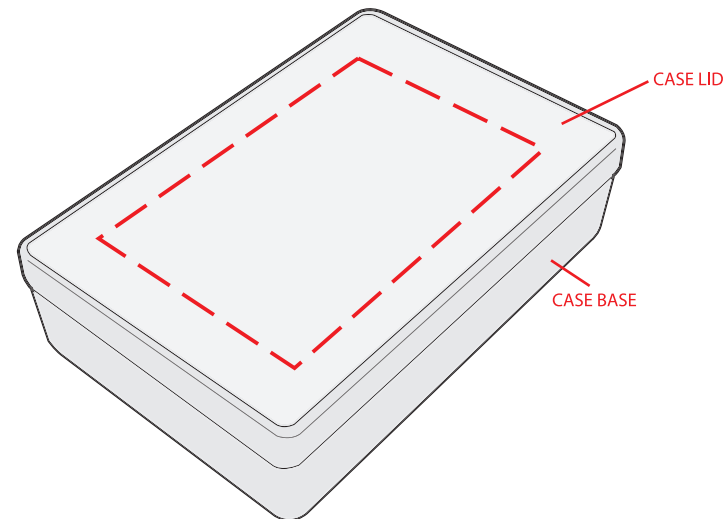

Product Name:

Joy Playing Card in Box

Product Code:

PC001

Product Size:

62mm x 91mm x 24mm (Case)

56mm x 86mm x 0.5mm (Cards)

Product Colours:

Clear Case

Decoration Area:

40mm x 50mm - pad print (box)

22mm x 45mm - pad print (cards)

50mm x 75mm - direct label (box)

50mm x 75mm - direct digital (box)

BACK OF CASE

CASE

BACK OF CARDS

POSITIONAL REFERENCE ONLY

100% actual size

Line drawing is for approximate print positional purposes only. It is not intended to be an exact scale or detailed representation. Colour proofs are to be used as a guide only. Red dotted lines will not be printed, these are for max print guides only. Small details or text including trade marks may fill in and not be legible.