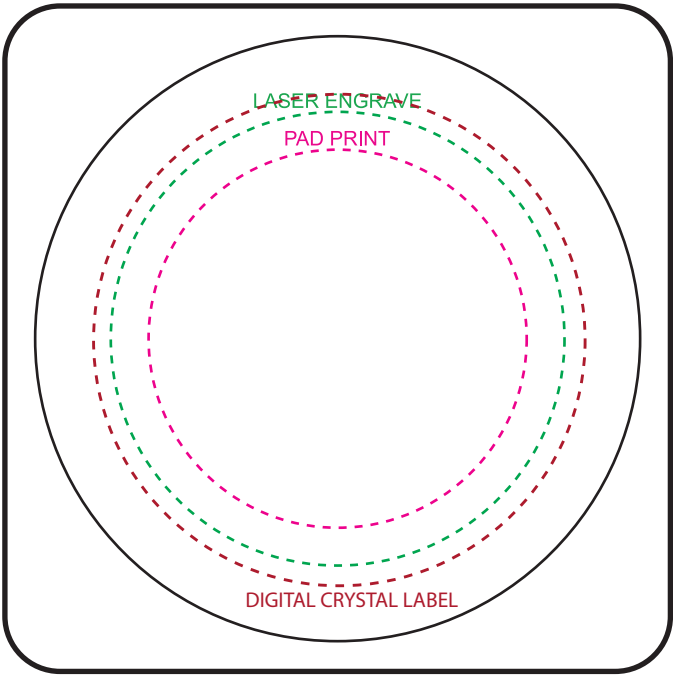

PRODUCT CODE:

CST007

PRODUCT SIZE:

88mmW x 88mmH x 10mmD

COLOUR OPTIONS:

Natural

DECORATION AREAS:

Pad Print: 50mmD

Laser Engrave: 60mmD

Digital Crystal Label: 65mmD

Engraves to tone-on-tone Brown

100% ACTUAL SIZE