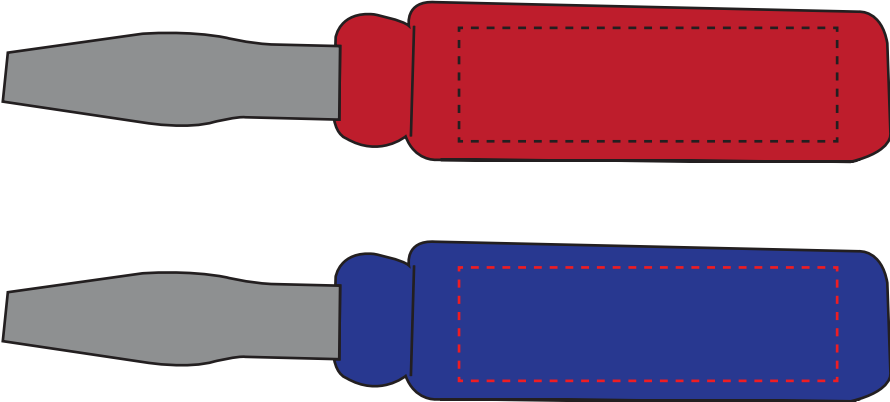

PRODUCT CODE:

SS090

PRODUCT SIZE:

150mmW x 25mmH x 25mmD

COLOUR OPTIONS:

Red, Blue

DECORATION AREAS:

Pad Print: 50mmW x 15mmH

Direct Digital: 50mmW x 15mmH

100% ACTUAL SIZE