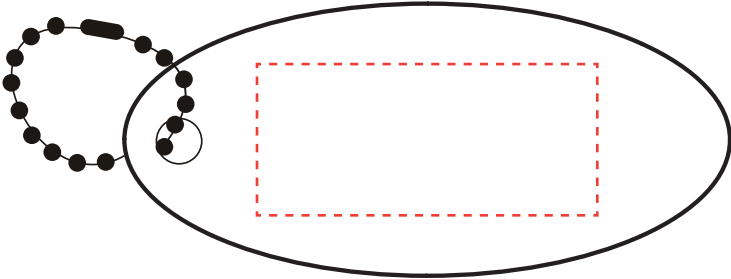

PRODUCT CODE:

SKR006

PRODUCT SIZE:

82mmW x 36mmH x 20mmD

COLOUR OPTIONS:

Red, White, Blue, Yellow

DECORATION AREAS:

Pad Print: 45mmW x 20mmH

Direct Digital: 45mmW x 20mmH

Digital Transfer: 45mmW x 20mmH

100% ACTUAL SIZE