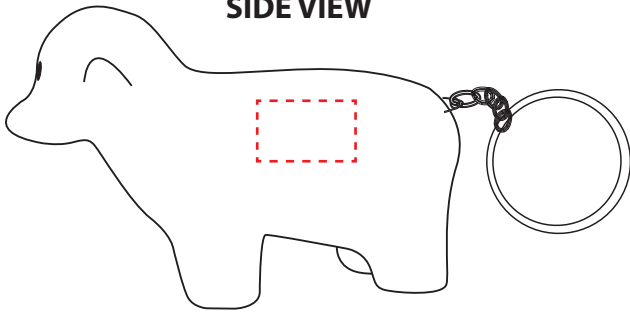

PRODUCT CODE:

SKR004

PRODUCT SIZE:

60mmW x 40mmH x 25.5mmD

COLOUR OPTIONS:

White

DECORATION AREAS:

Pad Print: 13mmW x 8mmH (side)

Pad Print: 13mmW x 8mmH (back)

SIDE VIEW