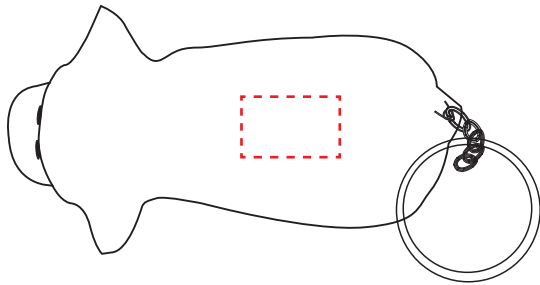

PRODUCT CODE:

SKR004

PRODUCT SIZE:

60mmW x 40mmH x 25.5mmD

COLOUR OPTIONS:

White

DECORATION AREAS:

Pad Print: 13mmW x 8mmH (side)

Pad Print: 13mmW x 8mmH (back)

BACK VIEW

100% ACTUAL SIZE