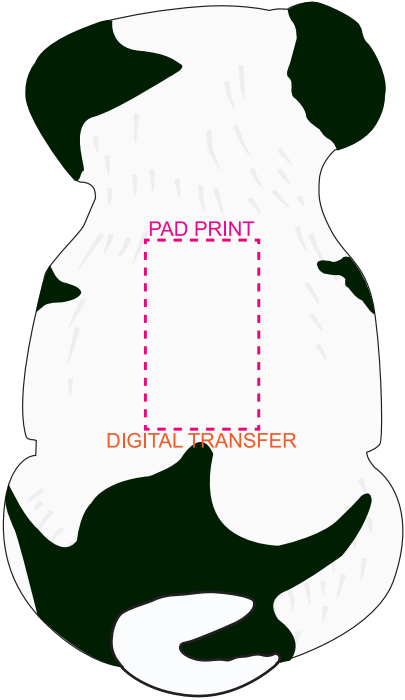

PRODUCT CODE:

SA007

PRODUCT SIZE:

90mmW x 90mmH x 57mmD

COLOUR OPTIONS:

White

DECORATION AREAS:

Pad Print: 15mmW x 25mmH (back)

Pad Print: 20mmW x 10mmH (front)

Digital Transfer: 15mmW x 25mmH (back)

Digital Transfer: 20mmW x 10mmH (front)

100% ACTUAL SIZE