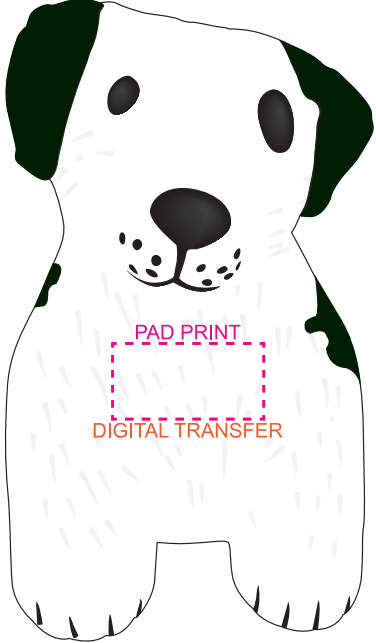

PRODUCT CODE:

SA007

PRODUCT SIZE:

90mmW x 90mmH x 57mmD

COLOUR OPTIONS:

White

DECORATION AREAS:

Pad Print: 15mmW x 25mmH (back)

Pad Print: 20mmW x 10mmH (front)

Digital Transfer: 15mmW x 25mmH (back)

Digital Transfer: 20mmW x 10mmH (front)

100% ACTUAL SIZE