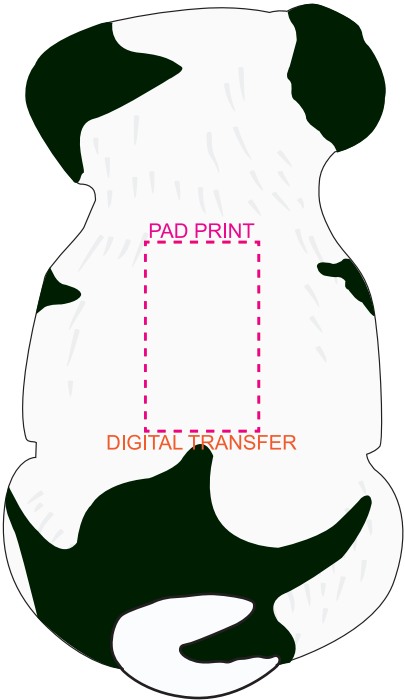

PRODUCT CODE:

SA007

PRODUCT SIZE:

90mmW x 90mmH x 57mmD

COLOUR OPTIONS:

White

DECORATION AREAS:

Pad Print: 15mmW x 25mmH (back)

Pad Print: 10mmW x 15mmH (side)

Pad Print: 20mmW x 10mmH (front)

Digital Transfer: 15mmW x 25mmH (back)

Digital Transfer: 10mmW x 15mmH (side)

Digital Transfer: 20mmW x 10mmH (front)

100% ACTUAL SIZE