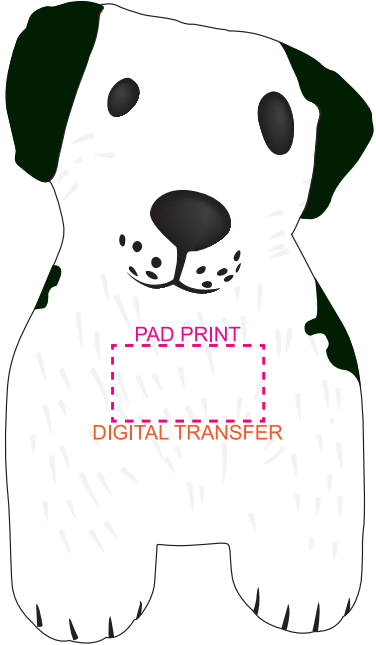

PRODUCT CODE:

SA007

PRODUCT SIZE:

90mmW x 90mmH x 57mmD

COLOUR OPTIONS:

White

DECORATION AREAS:

Pad Print: 15mmW x 25mmH (back)

Pad Print: 10mmW x 15mmH (side)

Pad Print: 20mmW x 10mmH (front)

Digital Transfer: 15mmW x 25mmH (back)

Digital Transfer: 10mmW x 15mmH (side)

Digital Transfer: 20mmW x 10mmH (front)

100% ACTUAL SIZE