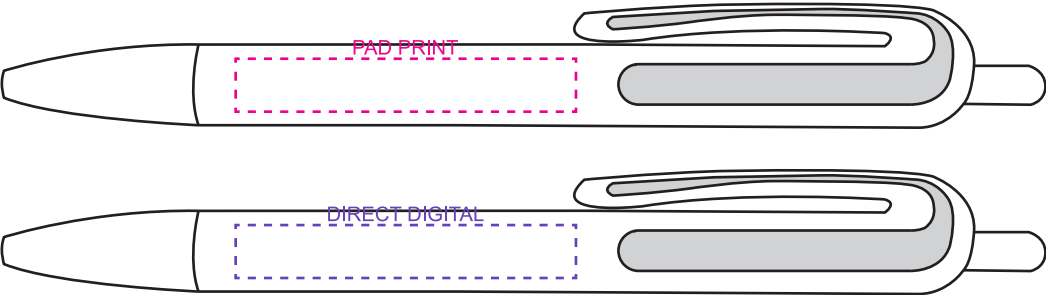

PRODUCT CODE:

PP120

PRODUCT SIZE:

142mmW x 16mmH x 10mmD

COLOUR OPTIONS:

Black, White, Red, Orange, Light Blue,
Dark Blue, Green, Lime Green, Purple

DECORATION AREAS:

Pad Print: 45mmW x 7mmH (barrel)

Pad Print:40mmW x 8mmH (clip)

Direct Digital: 45mmW x 7mmH (barrel)

Direct Digital: 40mmW x 8mmH (clip)

100% ACTUAL SIZE