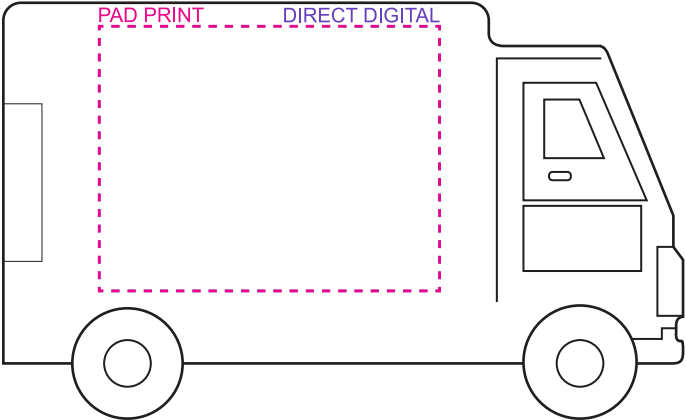

PRODUCT CODE:

MT002

PRODUCT SIZE:

90mmW x 55mmH x 6mmD

COLOUR OPTIONS:

White

DECORATION AREAS:

Pad Print: 45mmW x 35mmH

Direct Digital: 45mmW x 35mmH

100% ACTUAL SIZE