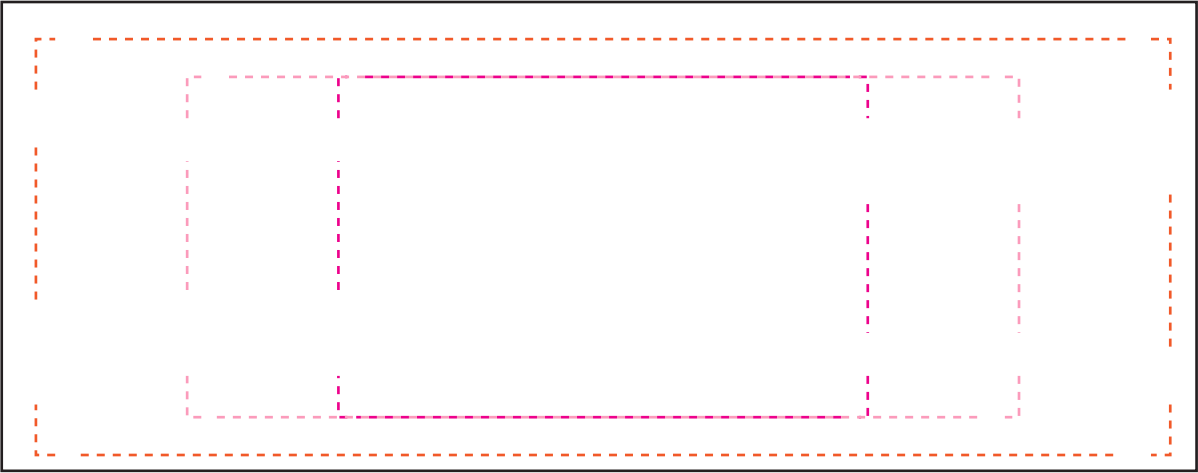

PRODUCT CODE:

MH002

PRODUCT SIZE:

158mm x 63mm x 23mm

COLOUR OPTIONS:

Natural

DECORATION AREAS:

Pad Print: 70mm x 45mm (holder)

Pad Print: 60mm x 7mm (pen)

Screen Print: 110mm x 45mm (holder)

Digital Transfer: 150mm x 55mm (holder)

Direct Digital: 60mm x 7mm (pen)

Digital Label: 45mm x 55mm (holder)

100% ACTUAL SIZE