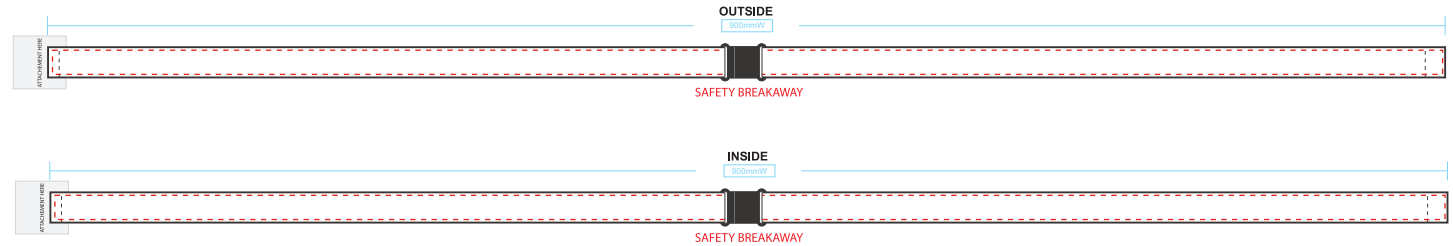

**Product Name:**

Full Colour Lanyard 20mm

**Product Code:**

LN007

**Product Size:**

900mm x 20mm

**Product Colours:**

White

**Decoration Area:**

900mm x 20mm - Sublimation

20% actual size