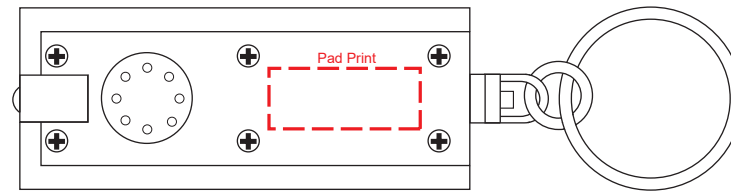

Product Name:

Signature Torch Key Ring

Product Code:

KRT005

Product Size:

60mm x 24mm x 9mm

Product Colours:

Black, red, blue

Decoration Area:

35mm x 10mm - pad print bottom

20mm x 8mm - pad print top

100% actual size