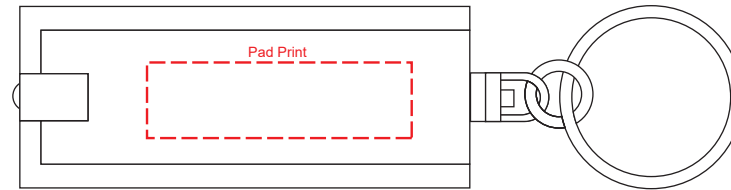

Product Name:

Signature Torch Key Ring

Product Code:

KRT005

Product Size:

60mm x 24mm x 9mm

Product Colours:

Black, red, blue

Decoration Area:

35mm x 10mm - pad print bottom

20mm x 8mm - pad print top

100% actual size