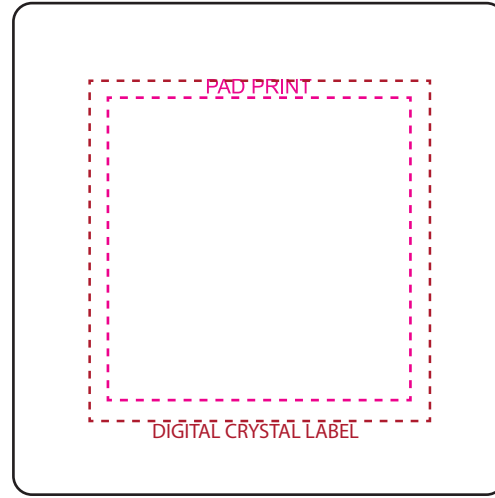

PRODUCT CODE:

JB004

PRODUCT SIZE:

65mmW x 65mmH x 20mmD

COLOUR OPTIONS:

Clear Box

DECORATION AREAS:

Pad Print: 40mmW x 40mmH

Digital Label: 45mmW x 45mmH (box)

40mmD (box) 40mmW x 50mmH (jelly bean bag)

Digital Crystal Label: 45mmW x 45mmH

DIGITAL LABEL

Green dotted line shows maximum printed area.
Minimum 1mm bleed is required and shown by blue line.

POSITIONAL REFERENCE ONLY