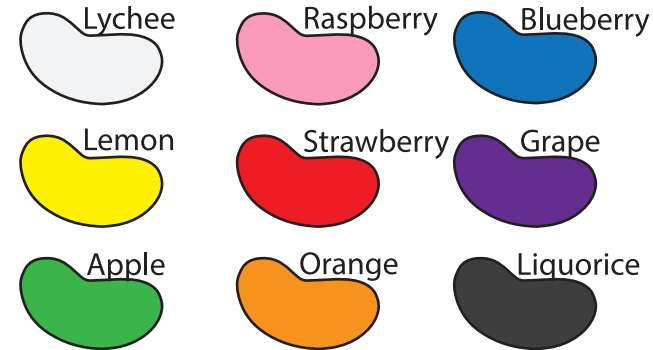

100% ACTUAL SIZE