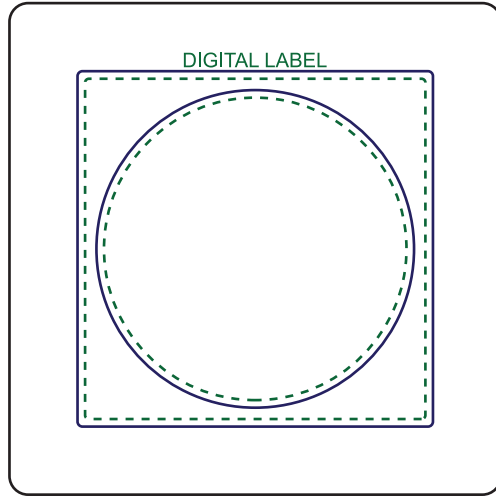

PRODUCT CODE:

JB004

PRODUCT SIZE:

65mmW x 65mmH x 20mmD

COLOUR OPTIONS:

Clear Box

DECORATION AREAS:

Pad Print: 40mmW x 40mmH

Digital Label: 45mmW x 45mmH (box)

40mmD (box) 40mmW x 50mmH (jelly bean bag)

Digital Crystal Label: 45mmW x 45mmH

DIGITAL LABEL

Green dotted line shows maximum printed area.
Minimum 1mm bleed is required and shown by blue line.

POSITIONAL REFERENCE ONLY