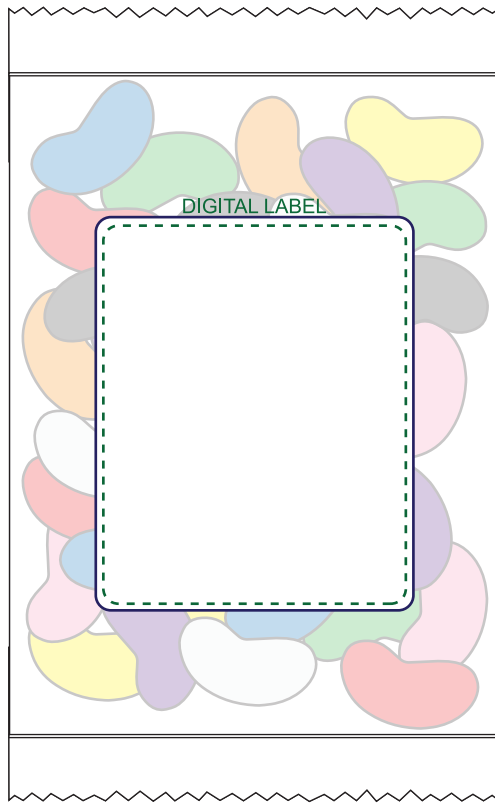

100% ACTUAL SIZE