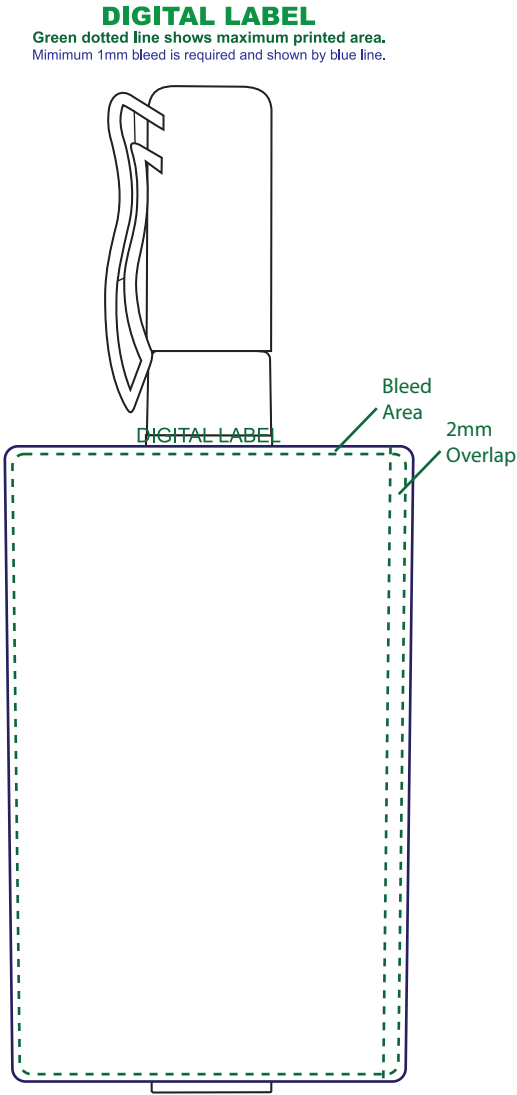

PRODUCT CODE:

HS007

PRODUCT SIZE:

22mmW x 133mmH x 15mmD

COLOUR OPTIONS:

Frost Clear

DECORATION AREAS:

Pad Print: 10mmW x 60mmH

Direct Digital: 8mmW x 80mmH

Digital Label: 52mmW x 82mmH (overlap 2mm)

Digital Crystal Label: 10mmW x 80mmH

100% ACTUAL SIZE