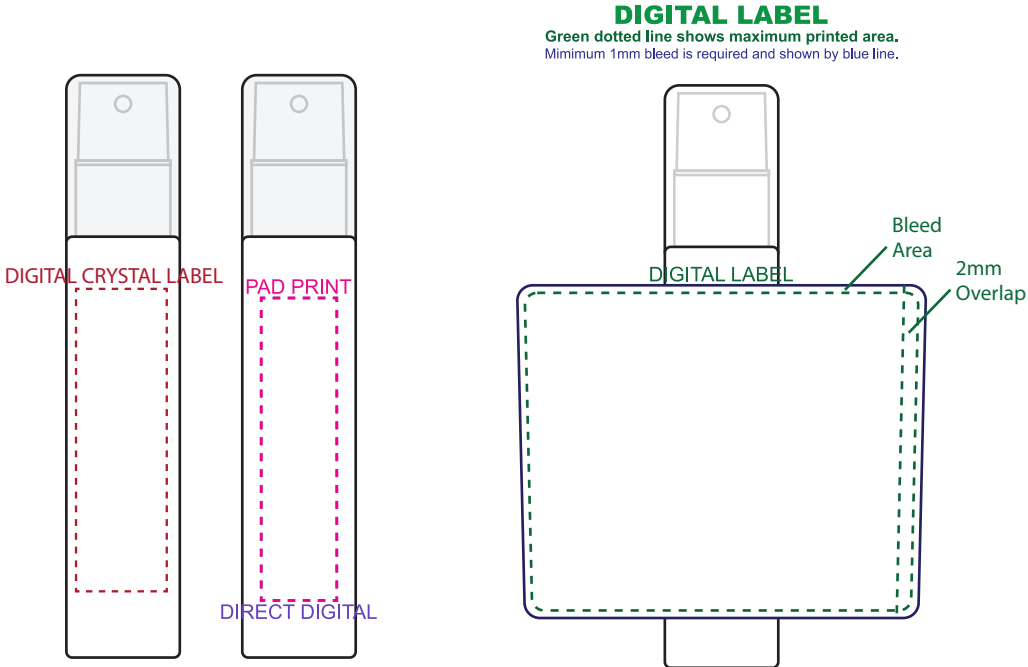

PRODUCT CODE:

HS006

PRODUCT SIZE:

75mmH x 15mmD

COLOUR OPTIONS:

Frost Clear

DECORATION AREAS:

Pad Print: 10mmW x 40mmH

Direct Digital: 10mmW x 40mmH

Digital Label: 52mmW x 42mmH (overlap 2mm)

Digital Crystal Label: 12mmW x 40mmH

DIGITAL LABEL

Green dotted line shows maximum printed area.
Minimum 1mm bleed is required and shown by blue line.

100% ACTUAL SIZE