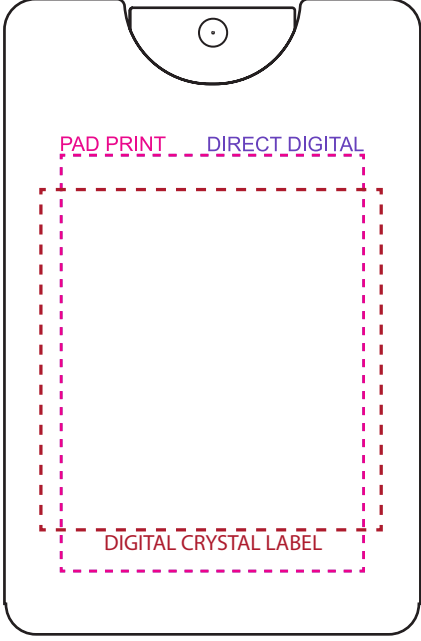

100% ACTUAL SIZE