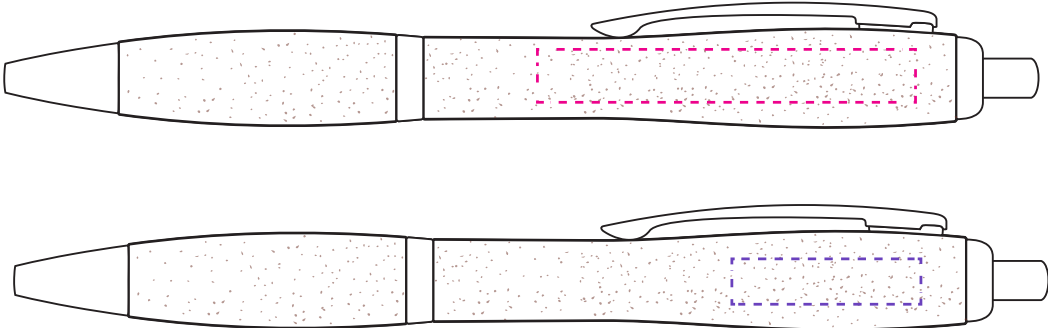

PRODUCT CODE:

EP002

PRODUCT SIZE:

140mm x 17mm x 13mm

COLOUR OPTIONS:

Black, Blue, Red, Green, Creamy White,
Yellow

DECORATION AREAS:

Pad Print: 50mm x 7mm

Direct Digital: 25mm x 6mm

100% ACTUAL SIZE