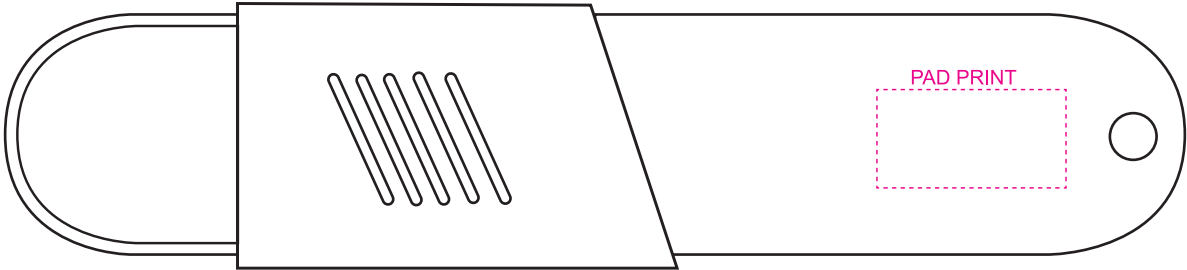

PRODUCT CODE:

DS408

PRODUCT SIZE:

156mm x 35mm x 19mm

COLOUR OPTIONS:

White

DECORATION AREAS:

Pad Print:

25mmW x 13mmH

100% ACTUAL SIZE