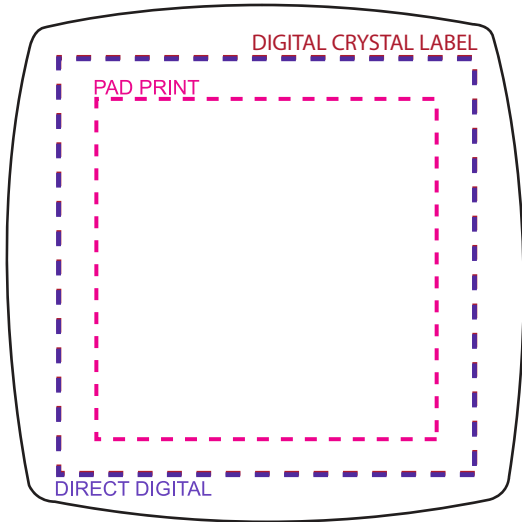

PRODUCT CODE:

CG003

PRODUCT SIZE:

68mmW x 68mmH x 9mmD

COLOUR OPTIONS:

Gloss Black

DECORATION AREAS:

Pad Print: 45mmW x 45mmH

Direct Digital: 55mmW x 55mmH

Digital Crystal Label: 55mmW x 55mmH

100% ACTUAL SIZE