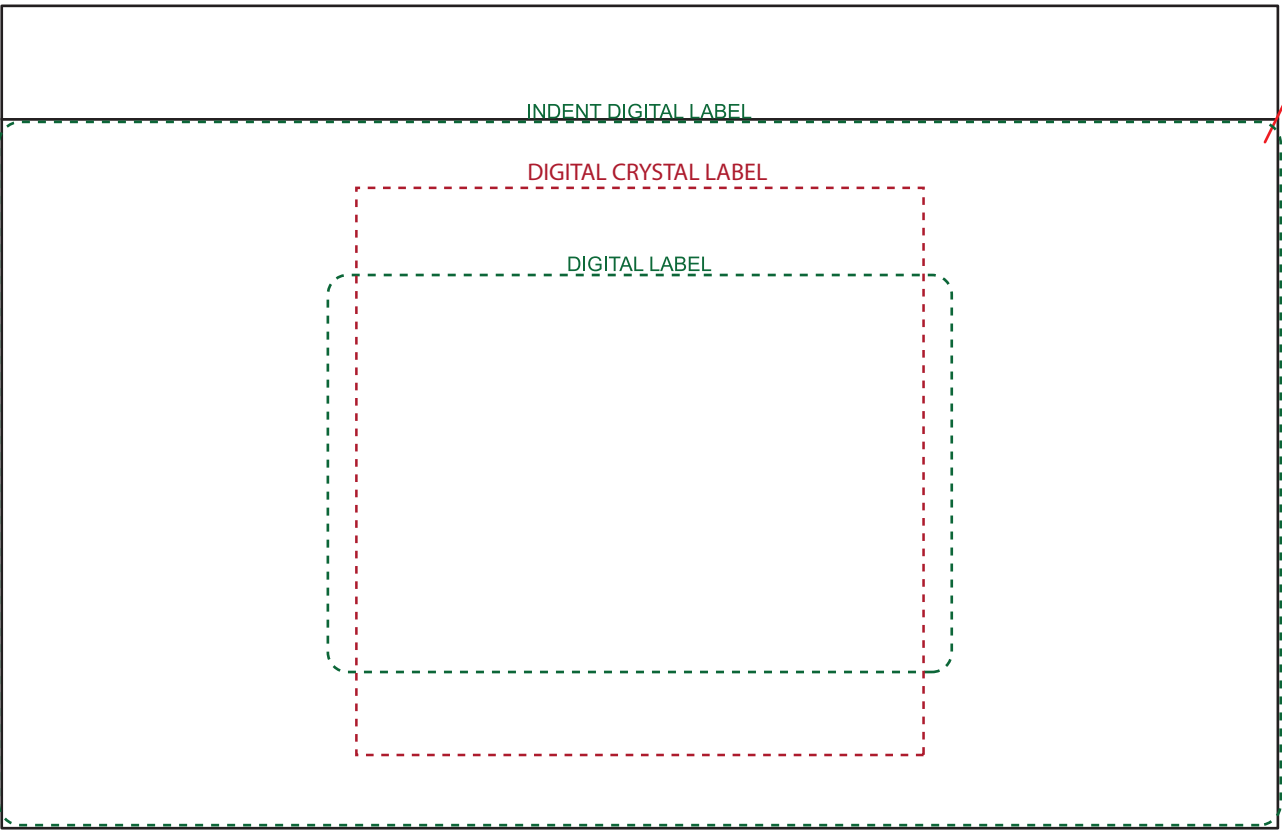

PRODUCT CODE:

CCT003

PRODUCT SIZE:

68mmW x 145mmH

COLOUR OPTIONS:

White

DECORATION AREAS:

Indent Digital Label: 226mmW x 124mmH

Local Digital Label: 110mmW x 70mmH

Digital Crystal Label: 100mmW x 100mmH

75% ACTUAL SIZE